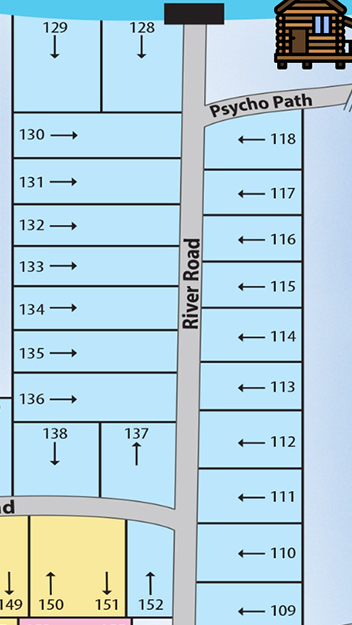

A Most Cordial Welcome To:

Peace River

Deck Stairs

# PEACE RIVER CAMPGROUND

TO PAVILIONS / WILDERNESS

Site #

- Single (light blue circle)
- Double (yellow circle)
- Triple (pink circle)
- Quad (light grey circle)

Sarasota SR 72