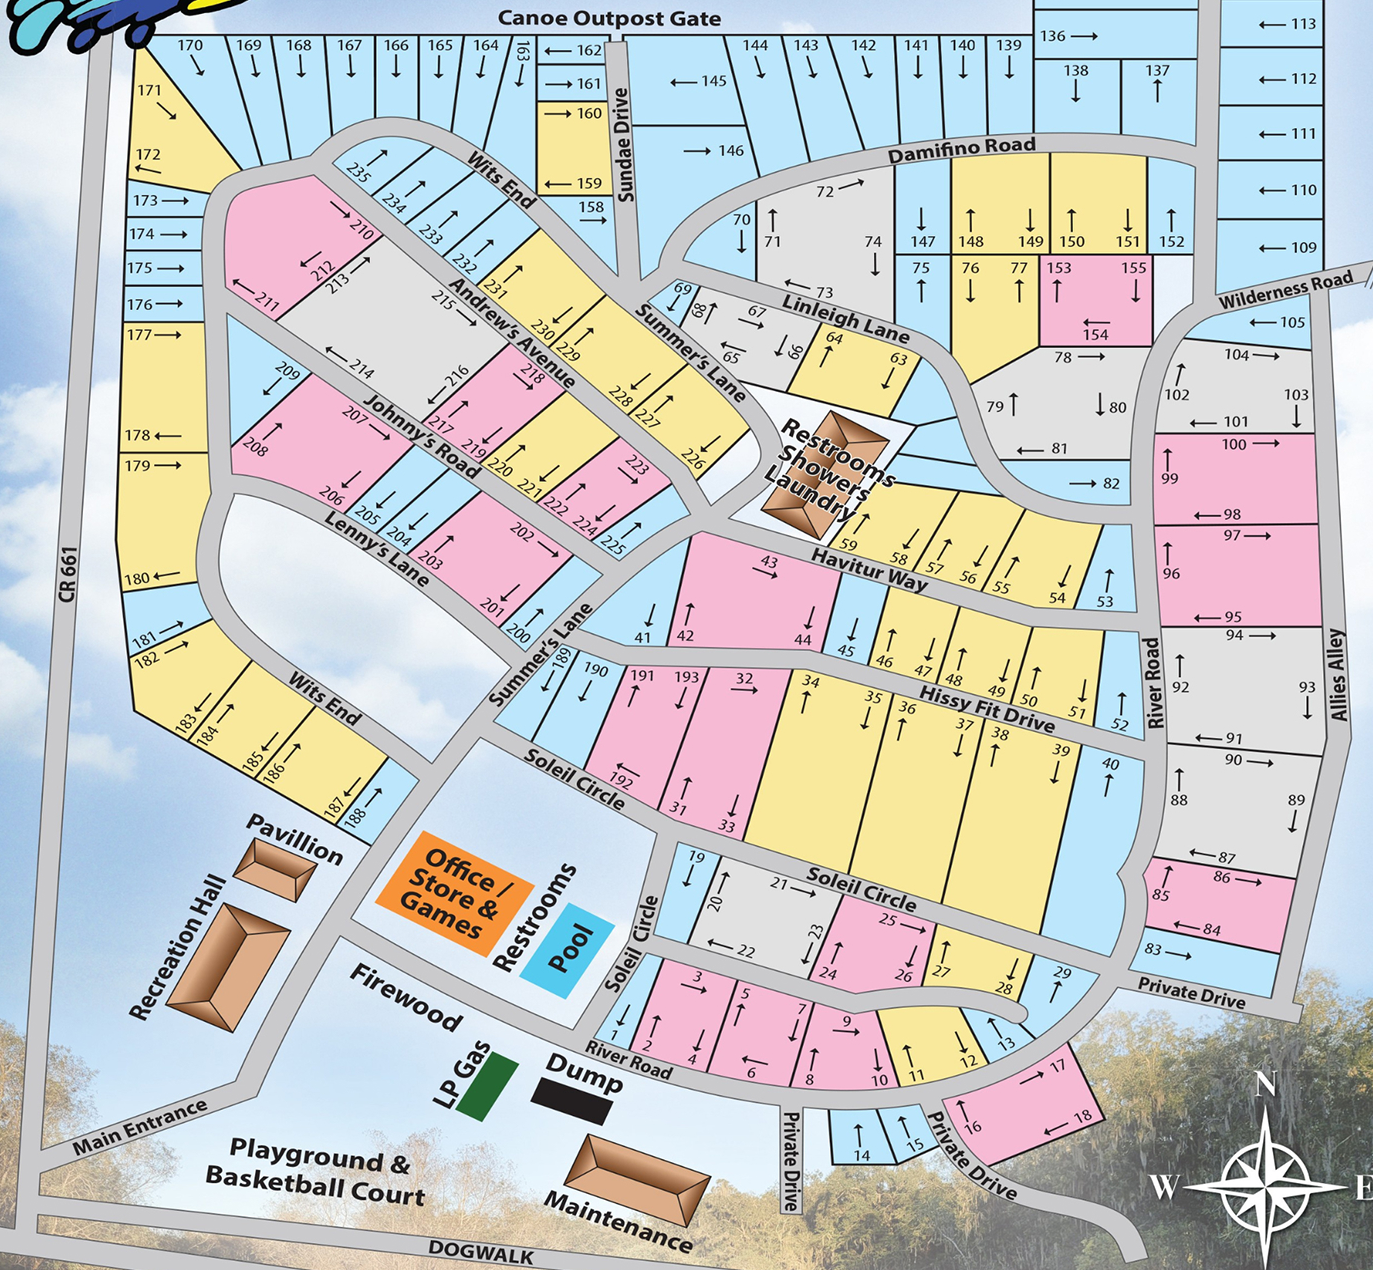

A Most Cordial Welcome To:

Peace River

Deck Stairs

# PEACE RIVER CAMPGROUND

TO PAVILIONS / WILDERNESS

Site #

- Single (light blue circle)
- Double (yellow circle)
- Triple (pink circle)
- Quad (light grey circle)

Sarasota SR 72